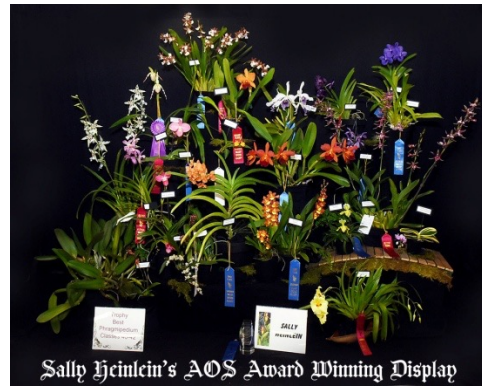

(Sally's Heinlein's Display)

Carol & Tom Jurek's / Linda Sule Display earned a 2nd place. They had a total of 22 plants on display. Carol won the Trophy for Best Phalaenopsis on Memorial Thelma Cislo "Berryl's Joy". Their plants also earned:

1st place ribbons - 8

2nd place ribbons - 3

3rd place ribbons - 3